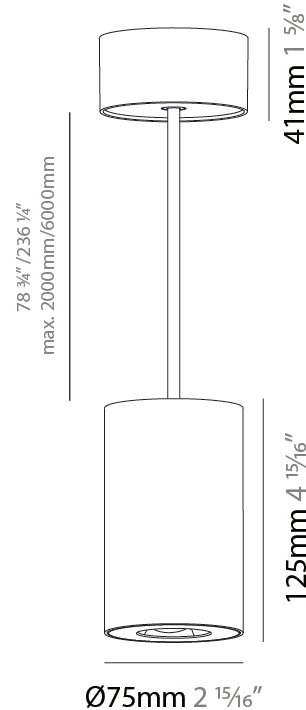

GENERAL

Series: Oiko Pro Round
Brand: Prolicht
Division: Architectural
Mounting Type: Suspension
Mounting Location: Ceiling
Subcategory: Pendant

PHYSICAL

Shape: Cylinder
Diameter (mm): 75
Diameter (in): 2 ¹⁵/₁₆
Height (mm): 125
Height (in): 4 ¹⁵/₁₆
Light Distribution: Direct
Weight (kg): 0.769
Fixture Finish: SSR / BKV / CWI / CRY / HAB / UFT / ITA / RUA / FTG / MYG / LOD / PUS / FRO / FUP / KIA / POP / BLS / SPG / MEY / GOH / GUM / CHC / COM / ABZ / JAG / OBR / MOS / ROR
Fixture Material: Metal
Cable Details: 2,000mm / 6,000mm Cable - Options : Transparent, Black, White, Red, Orange

ELECTRICAL

Lamp Type: LED (Zhaga Standard)
Input Wattage (W): 12.9
Dimming: Tri-Mode (Non-Dimming and Phase Dimming (120Vac only) and 0-10V Dimming)
Driver Included: No
Driver Location: Remote
Driver Type: Constant Current - Universal
Driver Class: Class 2
Input Voltage (V): 120 - 277
Constant Current (MA): 350

LED

Color Temperature (°K): 2700 / 3000 / 3500 / 4000
Max. Delivered Lumen (lm): 1293 / 1289 / 1350 / 1362
Nominal Lumen (lm): 1473 / 1468 / 1538 / 1552
CRI: >90 CRI
Lamp Life (hrs): 50000

OPTICAL

Reflector°: 50
Adjustability: Fixed

RATINGS AND CERTIFICATIONS

Certified By: Certified for North American Standards
IP rating: IP20

PROJECT _____
TYPE _____
SPECIFIER _____
QUANTITY _____
DATE _____